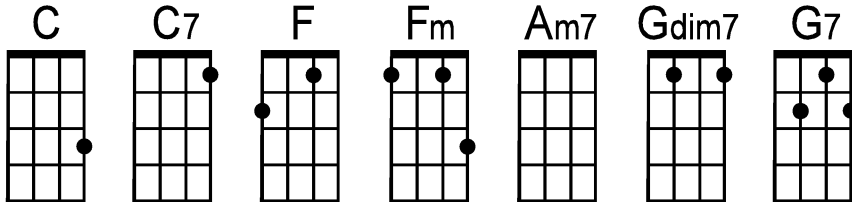

Sweet Leilani

by Harry Owens (1934)

(sing g)

· | C · C7 · | F · Fm · |
Sweet Lei-la—ni— heavenly flow—ow—er—

C · G7 · | C · Am7 Gdim7 | G7
Nature fashioned roses kissed with dew— (my sweet Le-ilani— eh)

· F · | C · Am7 Gdim7 | G7
And then she placed them in a bow-er (my lovely Lei-lani— eh)

· F · | C · ·
It was the start— of you—

· | C · C7 · | F · Fm · |
Sweet Lei-la—ni— heavenly flow—ow—er—

C · G7 · | C · Am7 Gdim7 | G7
Tropic skies are jealous as they shine— (my sweet Lei-lani— eh)

· F · | C · Am7 Gdim7 | G7
I think they're jealous of your blue eyes— (oh lovely Lei-lani— eh)

· F · | C · Am7 Gdim7 | G7

A —————
E — 3 — 3 — 3 — 1 — 1 — 3 — 1 — 1 — 0 ————— 0 — 1 — 1 — 2 — 2 — 3 —
C —————
LowG —————

· F · | C · ·

A —————
E — 3 — 1 — 3 — 1 — 1 —————
C —————
LowG ————— 4 — 5 —————

· | **C** · **C7** · | **F** · **Fm** · |
Sweet Lei-la—ni—— heavenly flow-ow—er——

· **F** **G7** | **C**
You are my dream—— come—— true——

San Jose Ukulele Club

(v3c - 12/19/25)